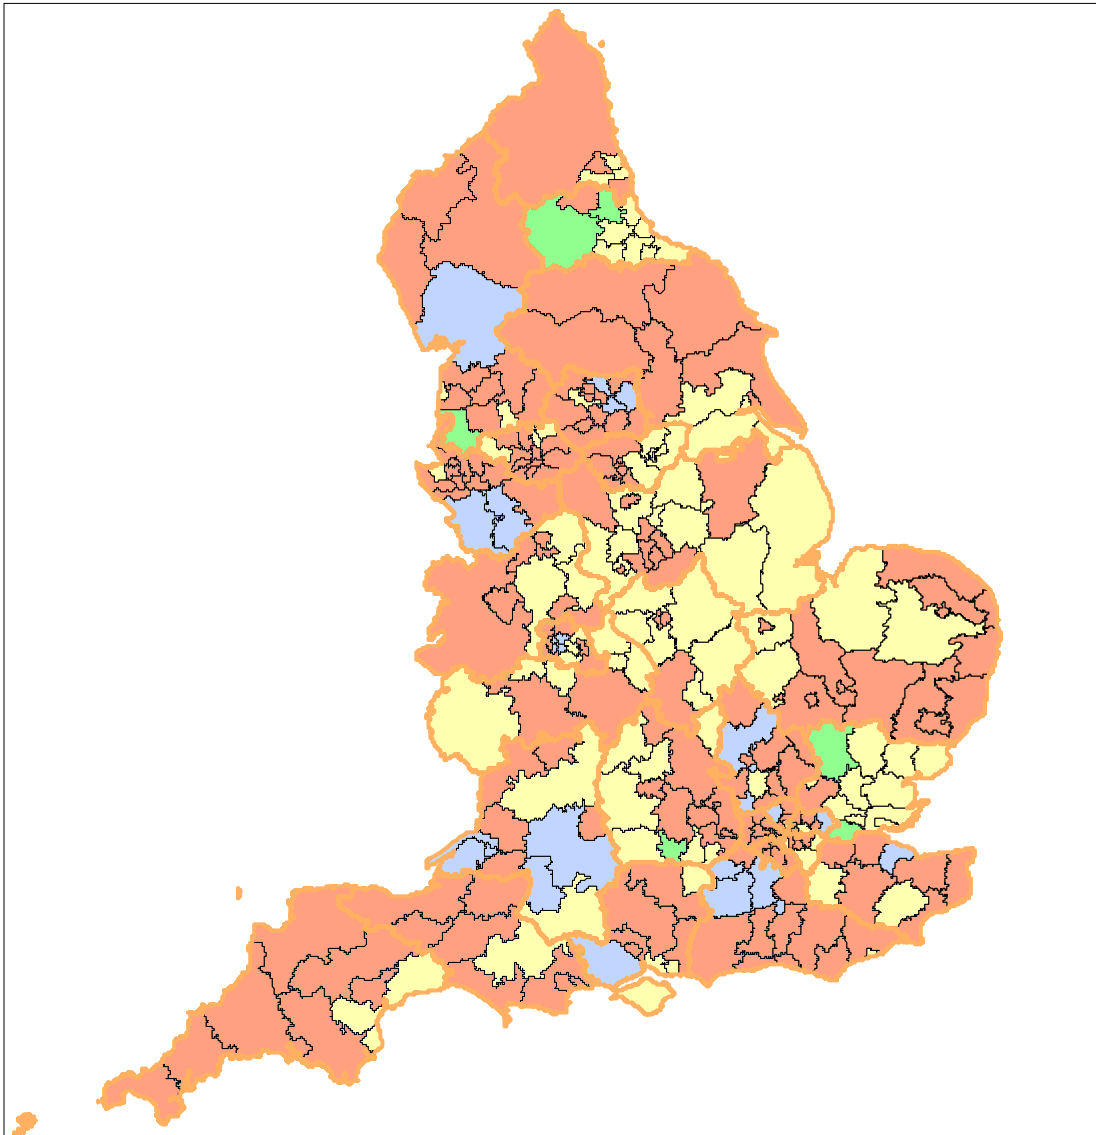

Performance of all English PCTs for quality of services

Legend of performance of PCTs against Quality

Excellent (6)	Fair (180)
Good (93)	Weak (24)

SHA boundary