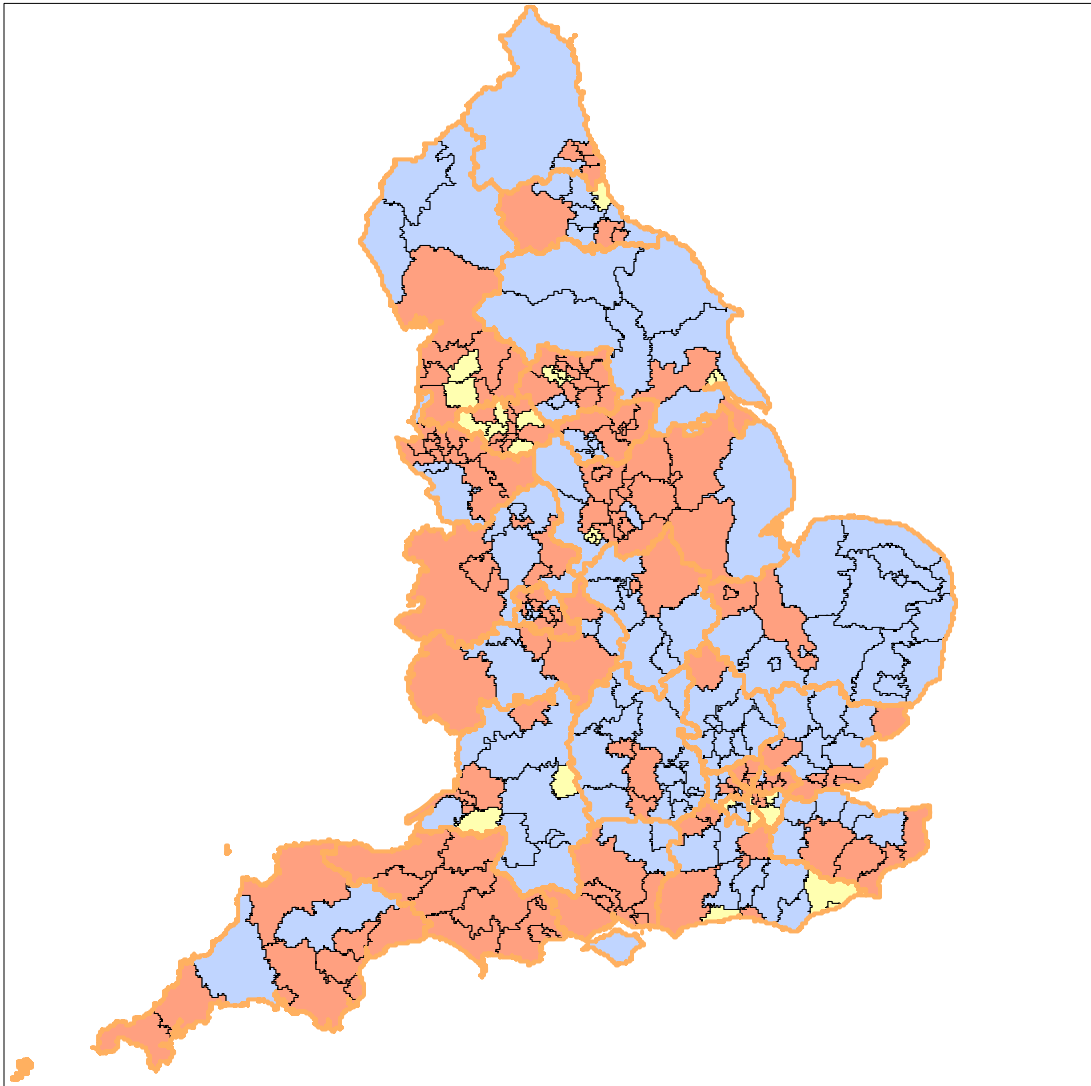

## Performance of all English PCTs for use of resources

### Legend of PCTs against UoR

Good (24)

Fair (155)

Weak (124)

SHA boundary