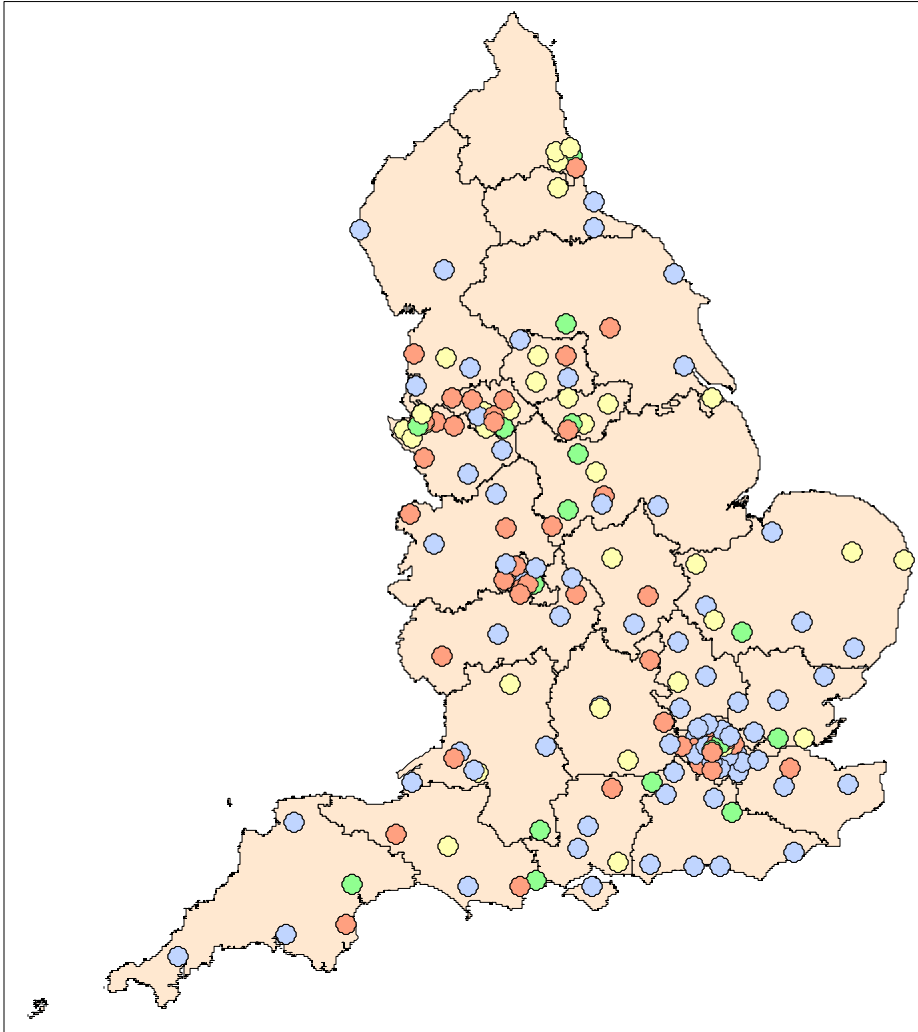

## Performance of all English acute and specialist trusts for use of resources

Legend of the performance of acute and specialist trusts against UoR

● Excellent (18)      ● Fair (48)  
● Good (35)        ● Weak (72)

■ SHA boundary