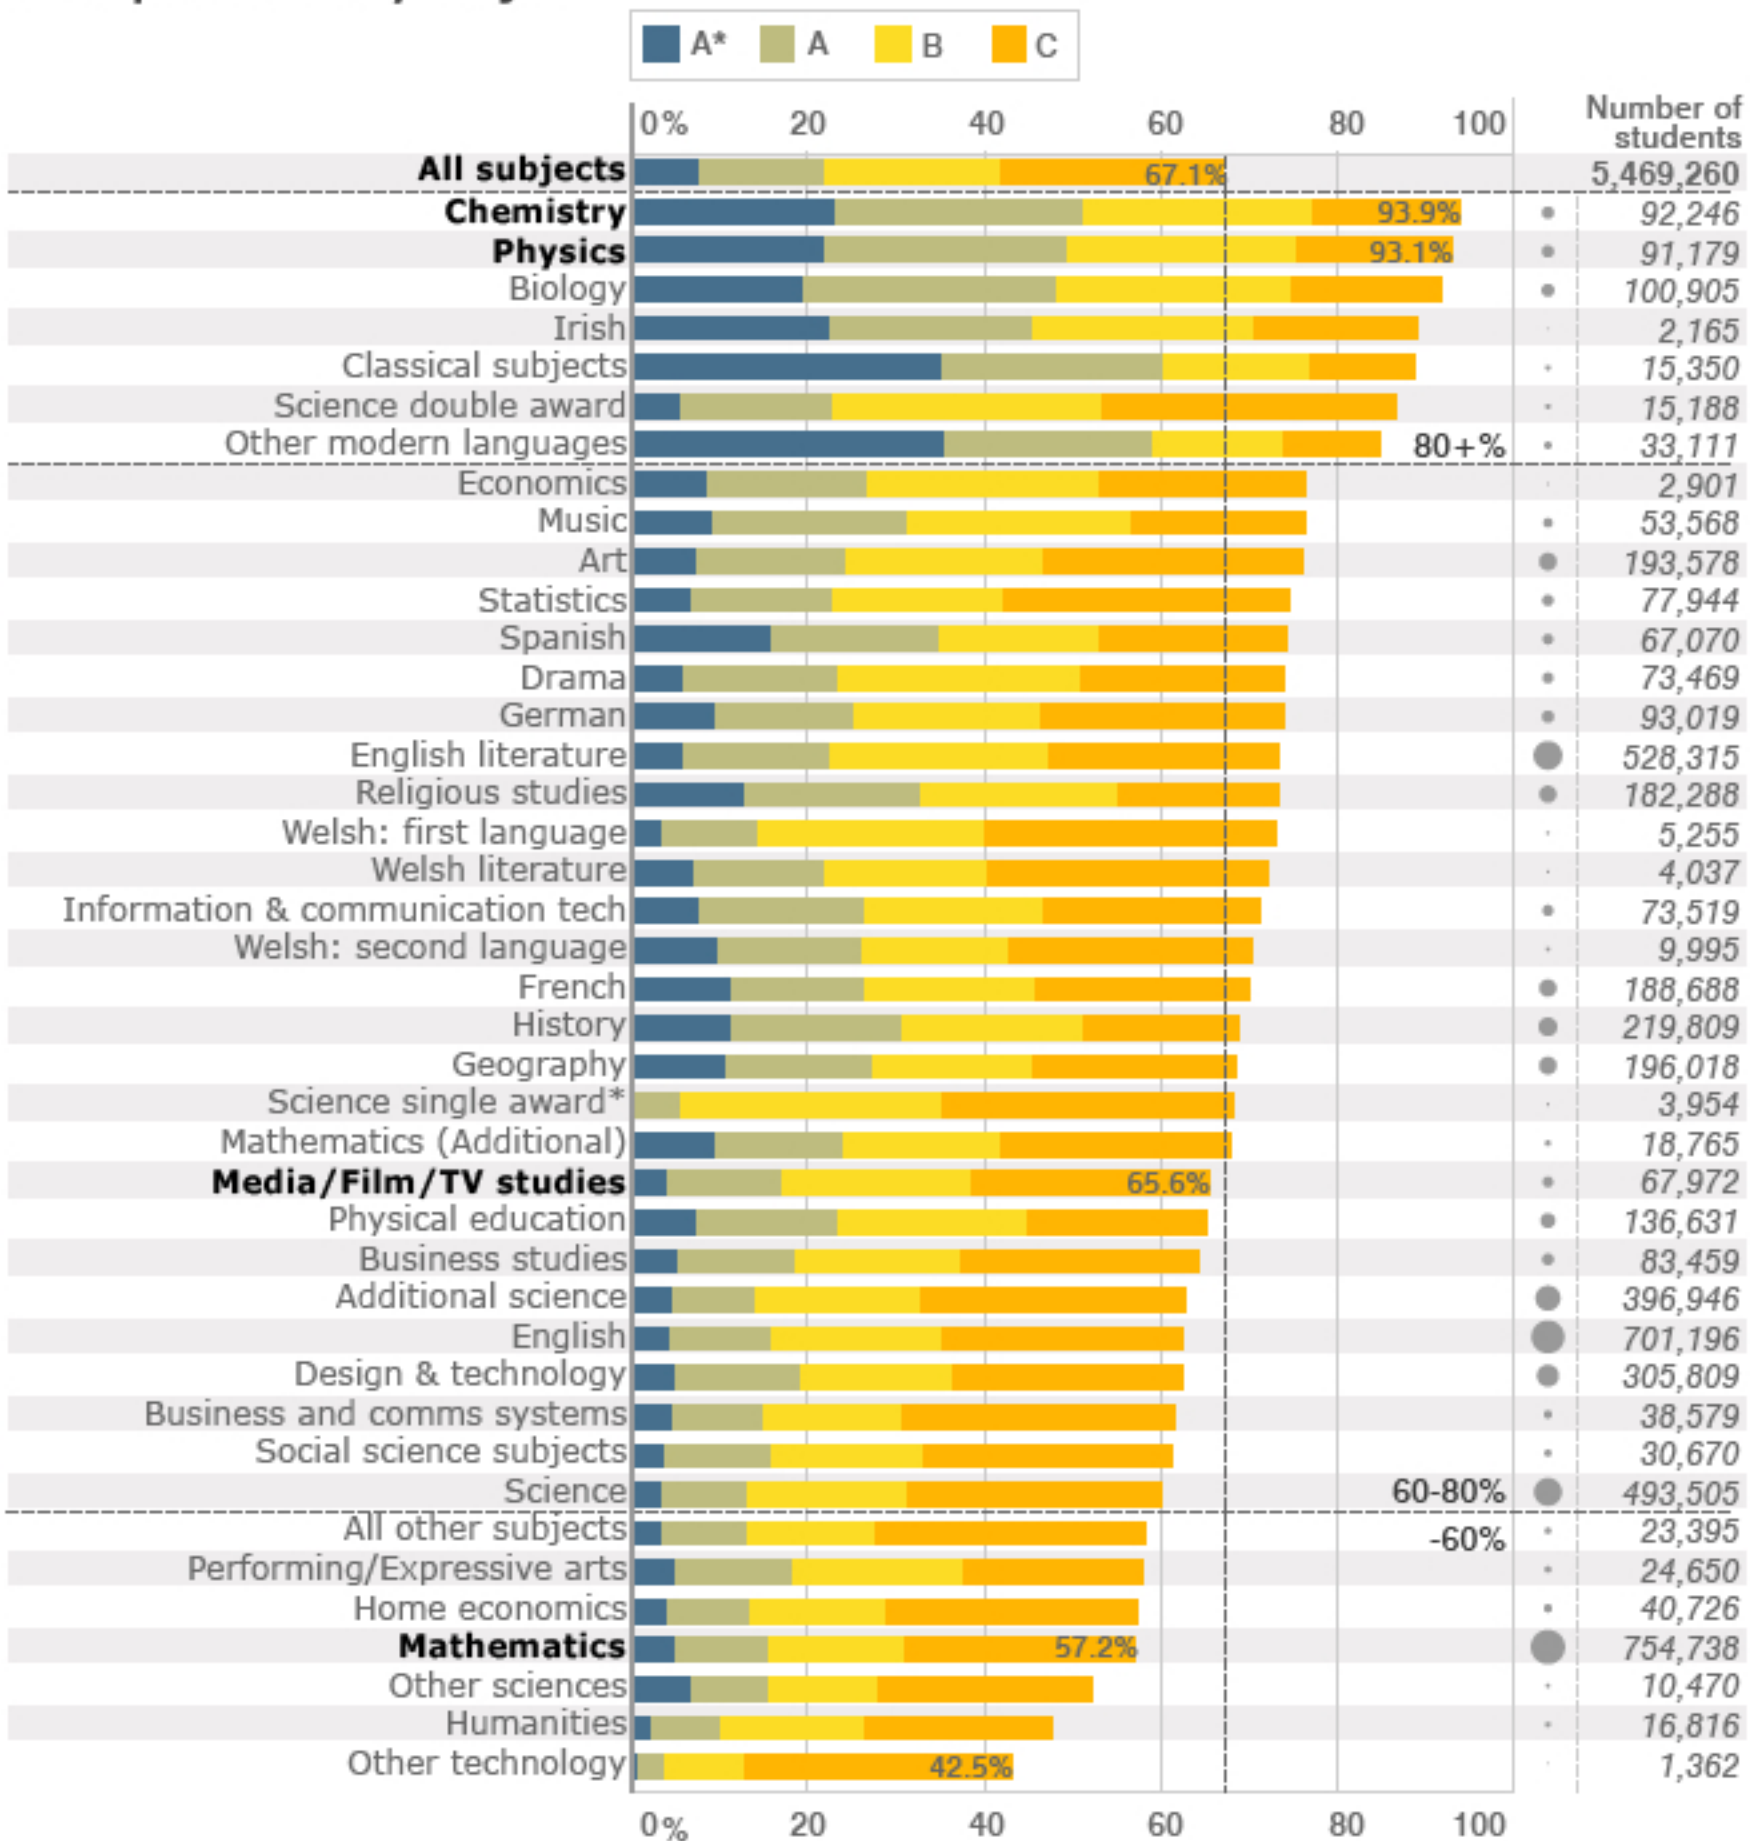

GCSE pass rates by subject

*CCEA only

SOURCE: JCQ