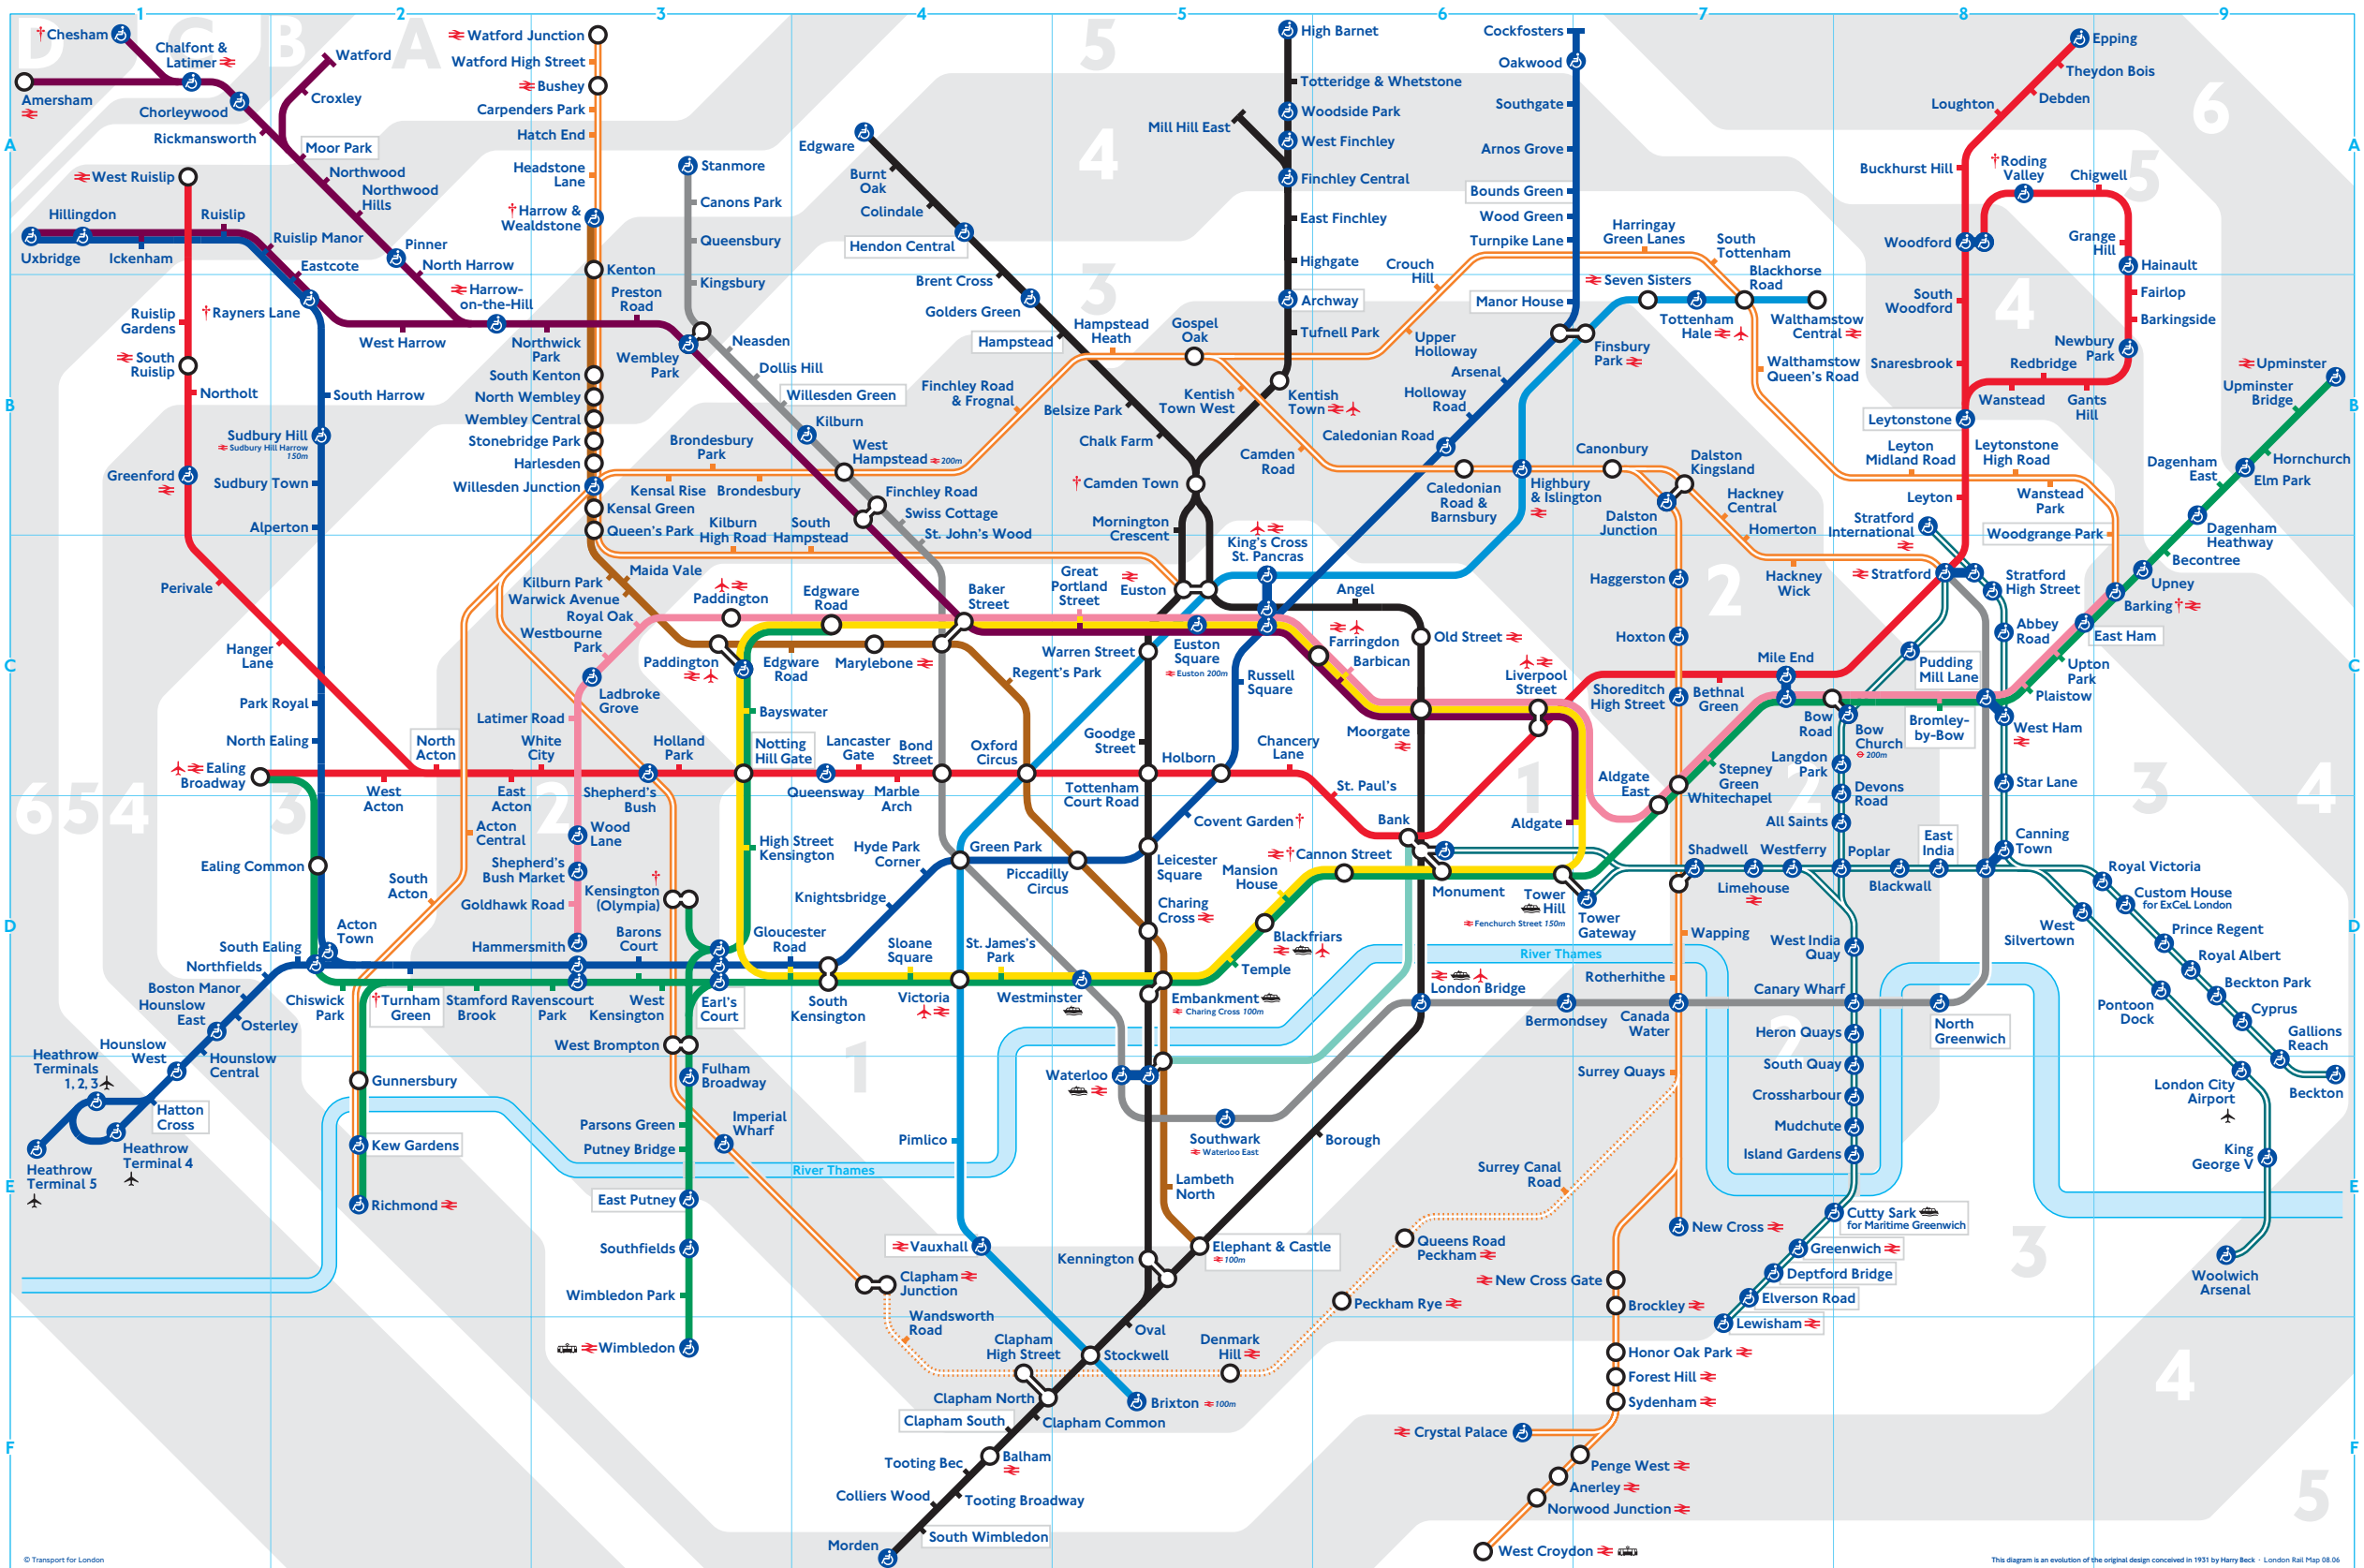

Tube map 2010

- Bakerloo
 - Central
 - Circle
 - District
 - Hammersmith & City
 - Jubilee
 - Metropolitan
 - Northern
 - Piccadilly
 - Victoria
 - Waterloo & City
 - Overground
 - DLR
 - National Rail
- Interchange stations
 - ⊕ Step-free exit from the platform to the street
 - ⇄ Connections with National Rail
 - ↑ Check before you travel. See index below
 - ⇄ Connections with riverboat services
 - ⇄ Connection with Tramlink
 - ✈ Location of Airport
 - ✈ Interchange for Airport
 - ⇄ Replacement bus service
 - ⇄ Bicycle parking
 - ⇄ Car parks
 - ⇄ Toilets on site/nearby
 - ⇄ Travel Information Centres
- D Station in Zone D
 - C Station in Zone C
 - B Station in Zone B
 - A Station in Zone A
 - 6 Station in Zone 6 and Zone A
 - 5 Station in Zone 5
 - 4 Station in Zone 4
 - 3 Station in Zone 3
 - 2 Station in Zone 2
 - 1 Station in Zone 1

Line	Station	Zone	Notes
Aldgate East	Aldgate East	2	
	Whitechapel	2	
	Shoreditch High Street	2	
	Liverpool Street	2	
	Bank	2	
	Moorgate	2	
	Barbican	2	
	Farringdon	2	
	St. Paul's	2	
	Chancery Lane	2	
Bakerloo	Chancery Lane	2	
	Moorgate	2	
	Barbican	2	
	Farringdon	2	
	St. Paul's	2	
	Bank	2	
	Liverpool Street	2	
	Shoreditch High Street	2	
	Whitechapel	2	
	Aldgate East	2	
Central	Aldgate East	2	
	Whitechapel	2	
	Shoreditch High Street	2	
	Liverpool Street	2	
	Bank	2	
	Moorgate	2	
	Barbican	2	
	Farringdon	2	
	St. Paul's	2	
	Chancery Lane	2	